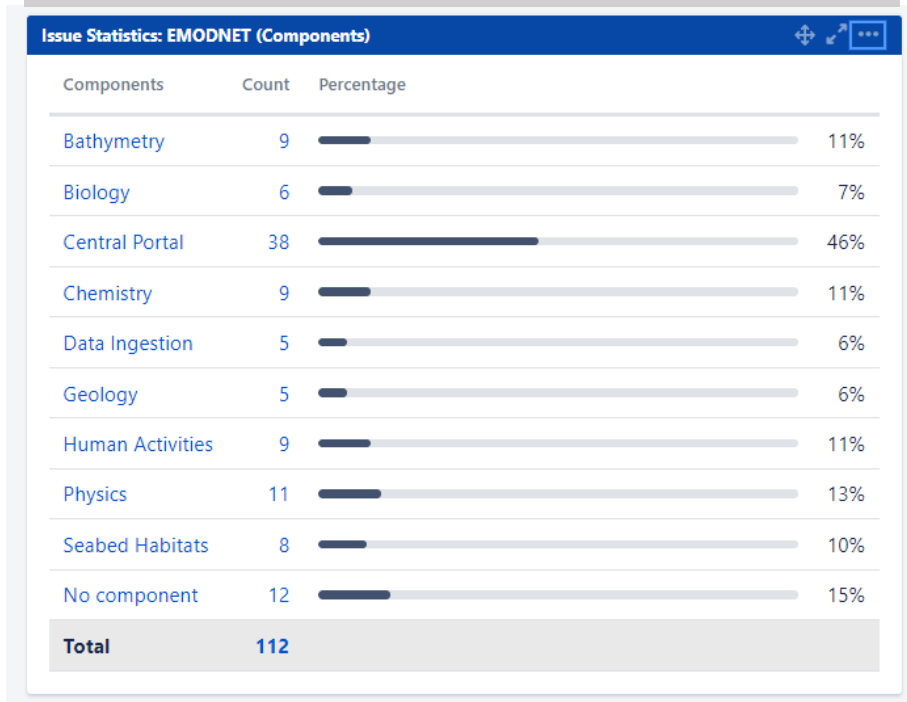

Issue Statistics: Big increase (total), evenly spread (%) over different Components

Total before 10th TWG