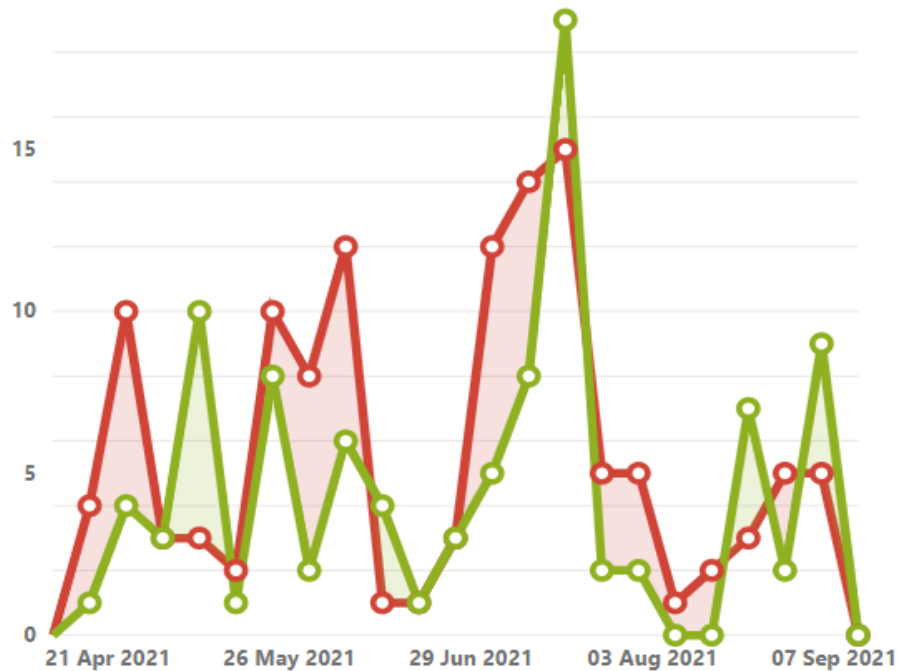

## 2. Comparison 10<sup>th</sup> TWG – 11<sup>th</sup> TWG

- I. Created vs. Resolved Chart
- II. Issue Statistics & Pie Chart
  - a. Components
  - b. Epics

Status	Count	Percentage
IN REVIEW	28	5%
TO DO	76	14%
IN PROGRESS	85	16%
DONE	349	65%
<b>Total</b>	<b>538</b>	

# Comparison 10<sup>th</sup> TWG – 11<sup>th</sup> TWG: Created vs. Resolved Chart

5 months before 10th TWG

Created vs. Resolved Chart: EMODNET

Issues in the last 150 days (grouped weekly) [View in Issue Navigator](#)

- Created issues (124)
- Resolved issues (97)

7,5 months before 11th TWG

Created vs. Resolved Chart: EMODNET

Issues in the last 230 days (grouped weekly) [View in Issue Navigator](#)

- Created issues (233)
- Resolved issues (136)