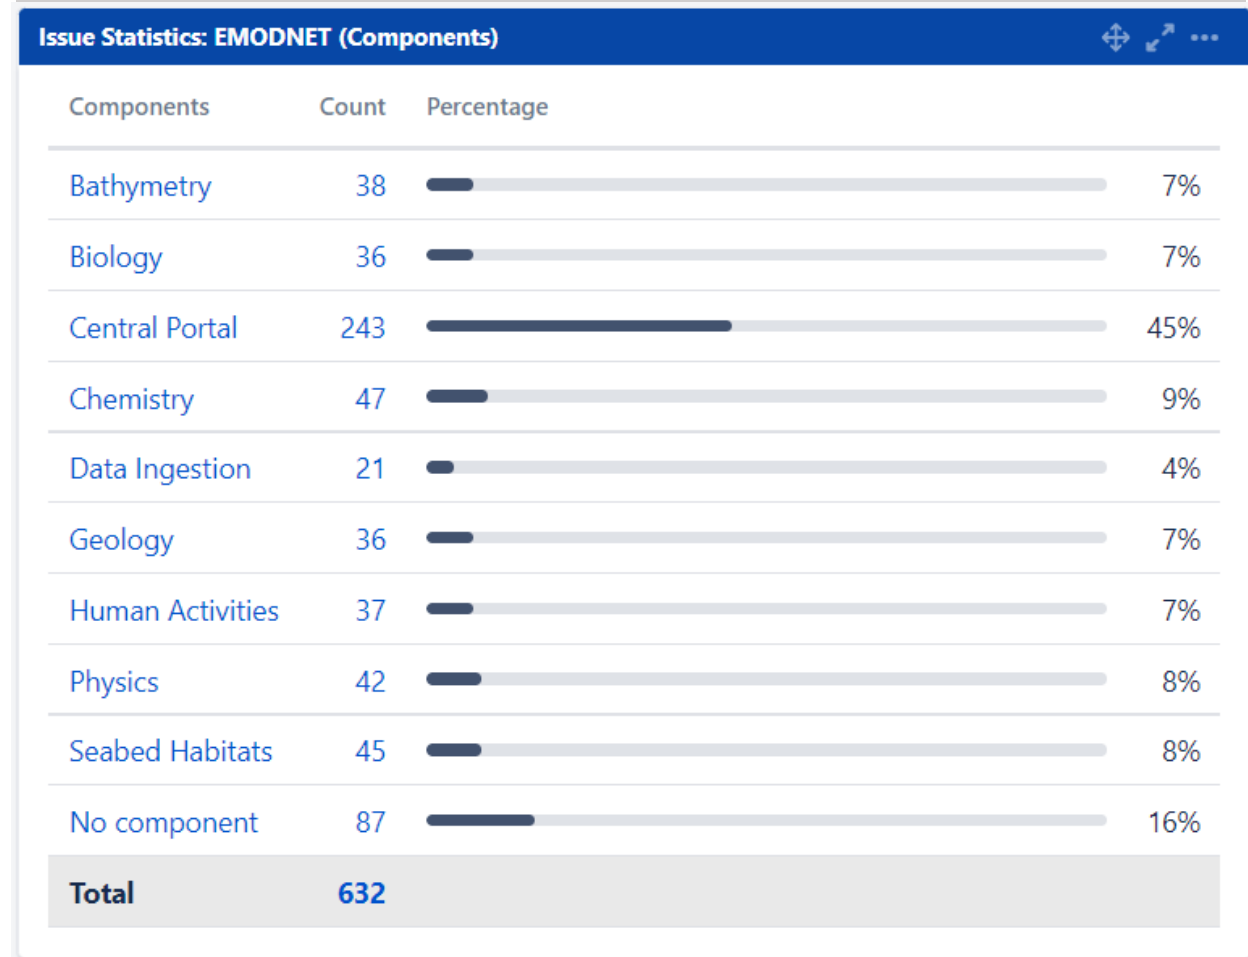

Total before 11th TWG