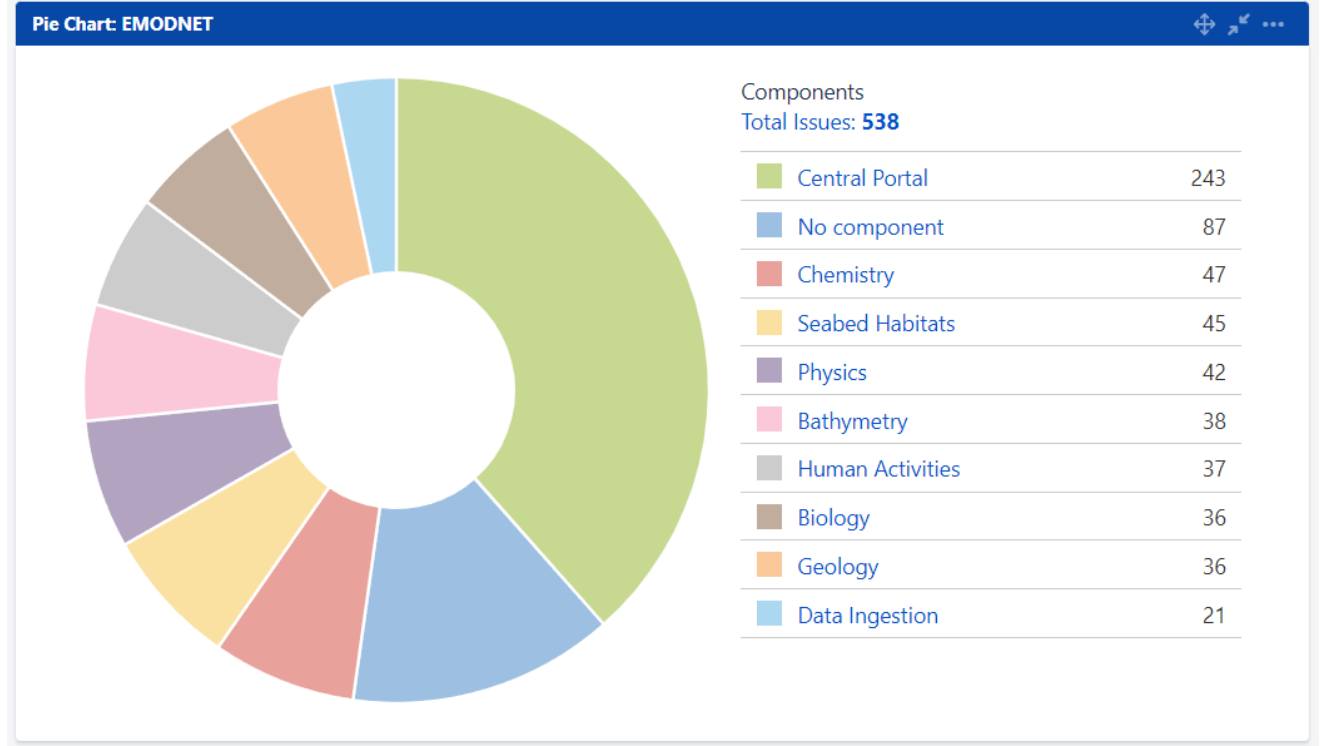

## Total before 10th TWG

## Total before 11th TWG

# Issue Statistics: Big increase (total), evenly spread (%) over different Components

Total before 10th TWG

Total before 11th TWG