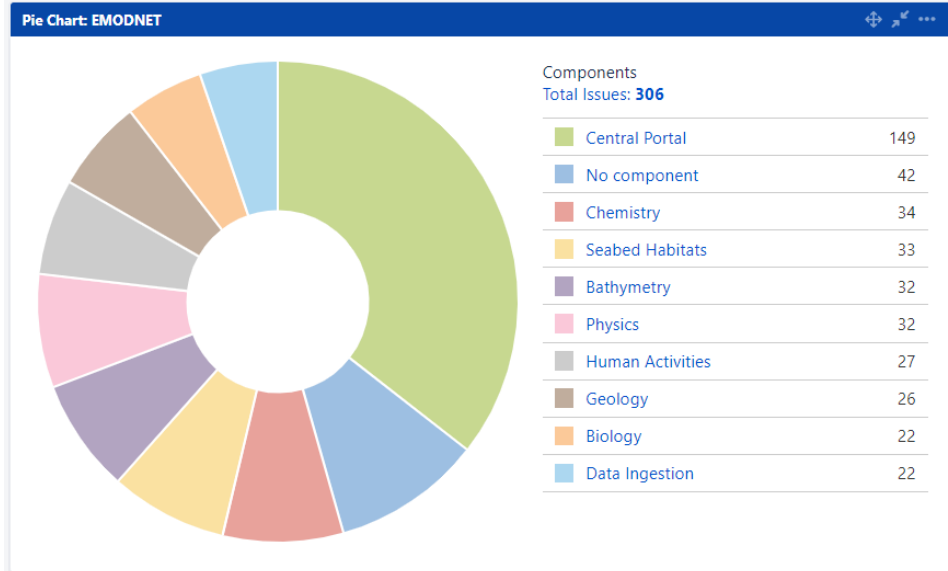

Issue Statistics: Big increase (total), evenly spread (%) over different Components

Total before 10th TWG