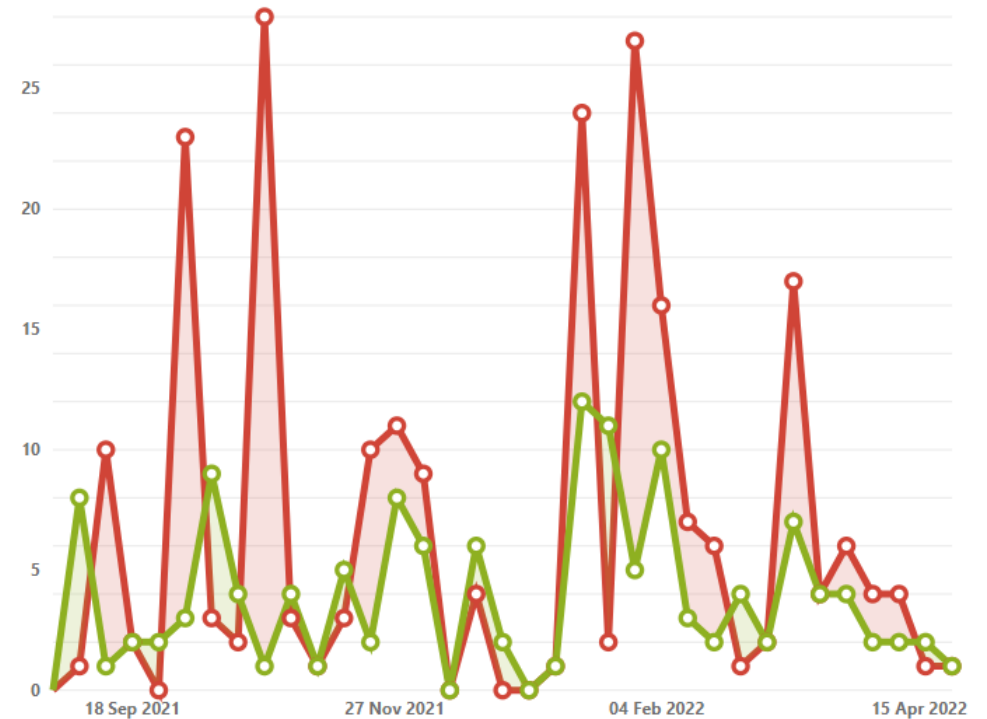

## 2. Comparison 10<sup>th</sup> TWG – 11<sup>th</sup> TWG

- I. Created vs. Resolved Chart
- II. Issue Statistics & Pie Chart
  - a. Components
  - b. Epics

Status	Count	Percentage
IN REVIEW	28	5%
TO DO	76	14%
IN PROGRESS	85	16%
DONE	349	65%
<b>Total</b>	<b>538</b>	

# Comparison 10<sup>th</sup> TWG – 11<sup>th</sup> TWG: Created vs. Resolved Chart

5 months before 10th TWG

Created vs. Resolved Chart: EMODNET

Issues in the last 150 days (grouped weekly) [View in Issue Navigator](#)

- Created issues (124)
- Resolved issues (97)

7,5 months before 11th TWG

Created vs. Resolved Chart: EMODNET

Issues in the last 230 days (grouped weekly) [View in Issue Navigator](#)

- Created issues (233)
- Resolved issues (136)