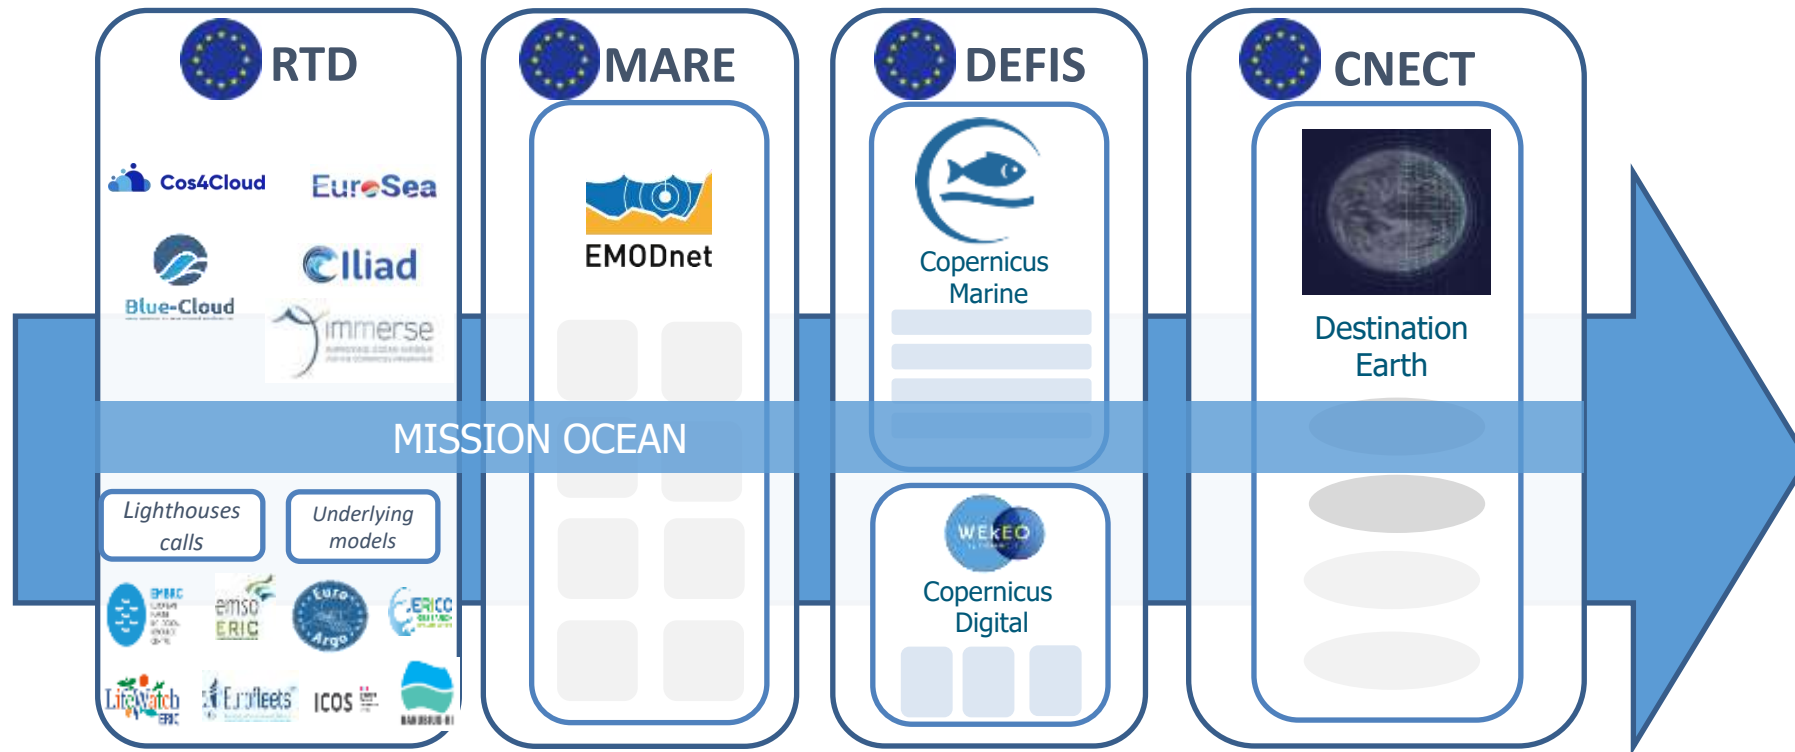

Create a network of lighthouses at sea and river basin scale to implement the mission and expand the networks of marine protected areas;

Establish an EU-wide 'Blue Parks' initiative to provide new restoration and conservation opportunities;

European Digital Twin Ocean - EDITO

Connecting the European Assets

Contractual and Formal situation

EU Public Infrastructure for the European Digital Twin Ocean

[HORIZON-MISS-2021-OCEAN-IBA-01]

- **Grant to identified beneficiaries, MOi & VLIZ representing CMEMS and EMODnet**
- **Budget: 2,999,850.00 €**
- **Agenda: start October 1st, 2022**
 - Kick-Off Meeting: November 2022
 - Intermediate Review: January 2024
 - Final review: October 2024

Under the MISSION OCEAN, EDITO is made in collaboration with 4 EU DGs

Innovation projects

Observations and databases

Modelling and services

Infrastructures and integration

Connecting the European Assets

—

EDITO

European Digital
Twin Ocean

EDITO provides an architectural basis for the interconnection of assets

EDITO will set up a federated data lake

This data lake will enable seamless access to the whole EMODnet and CMEMS data