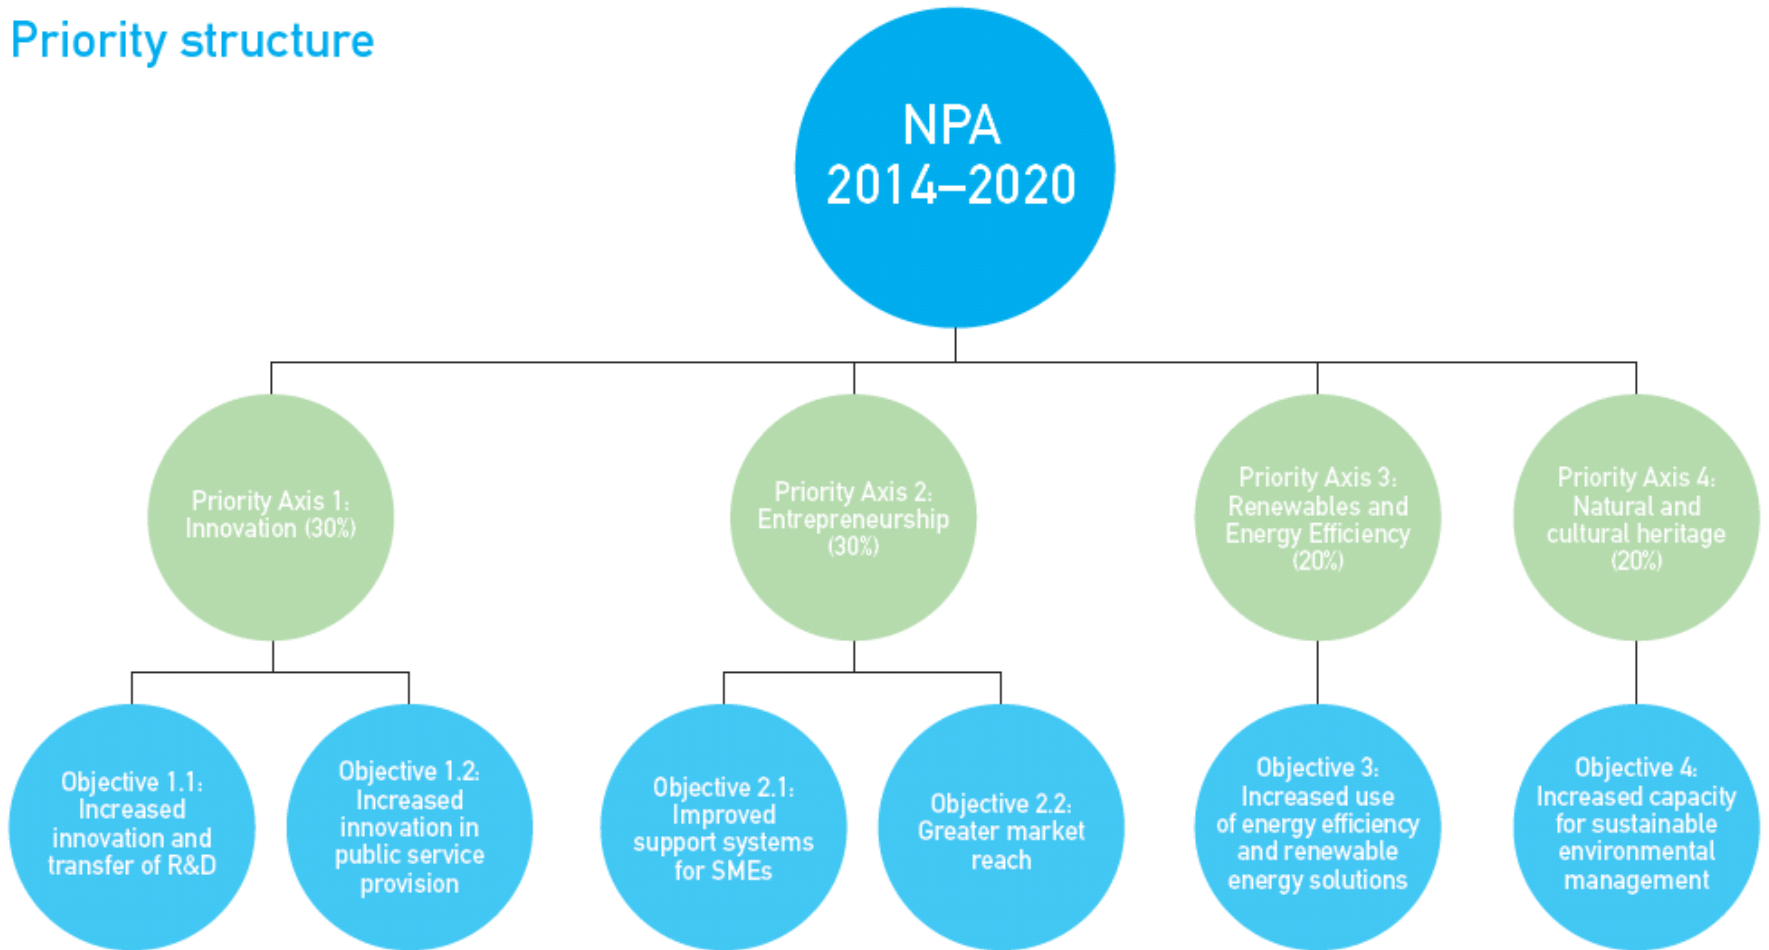

The Programme Area

Northern Periphery and Arctic Programme
 2014-2020

EUROPEAN UNION

Investing in your future
 European Regional Development Fund

Priority structure

Northern Periphery and Arctic Programme

2014-2020

EUROPEAN UNION

Investing in your future
European Regional Development Fund

“New” elements in the NPA 2014-2020

- A. Stronger focus on change and tangible results
- B. Higher budget and grant rates
- C. Simplification measures
- D. More focus on the Arctic Dimension
- E. Better access for private partners