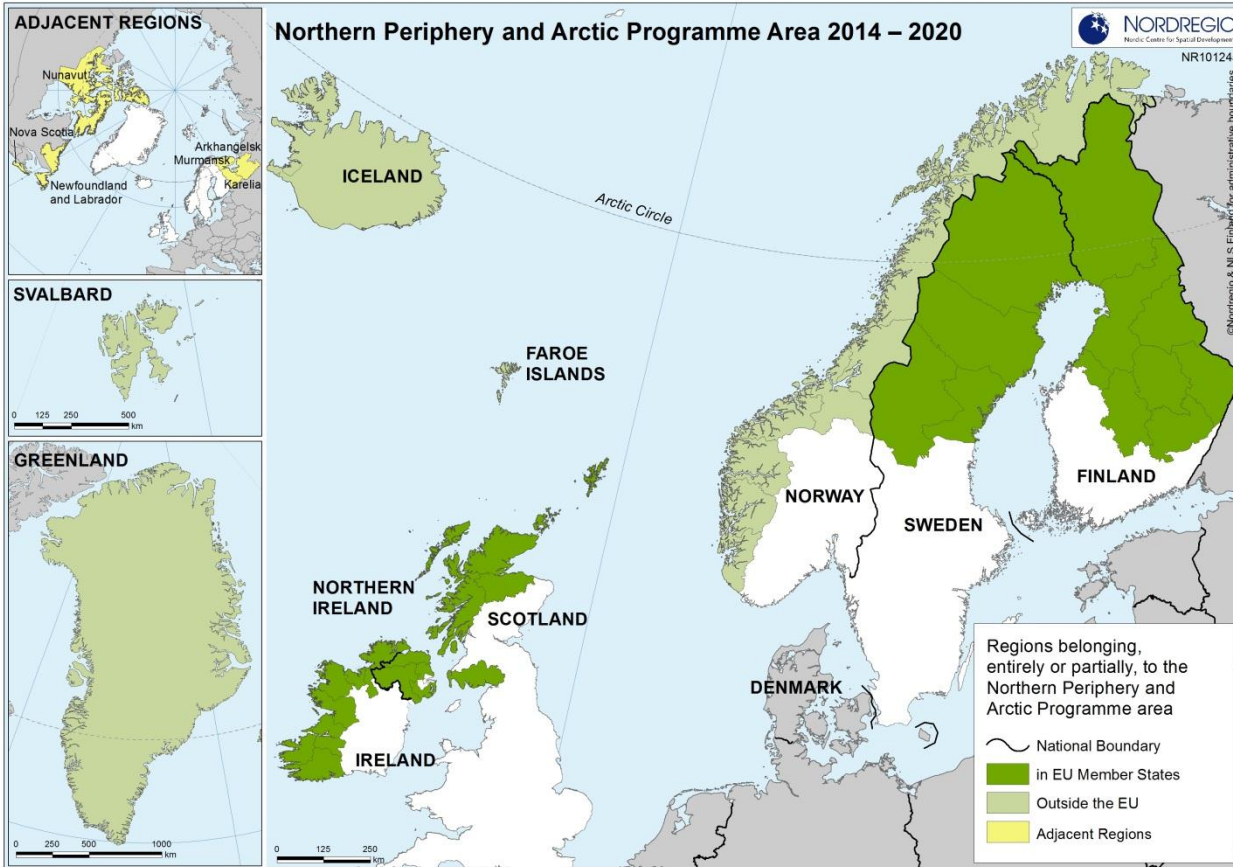

Northern Periphery and
Arctic Programme
2014–2020

EUROPEAN UNION

Investing in your future
European Regional Development Fund

Northern Periphery and Arctic Programme 2014 - 2020

Ole Damsgaard

Arctic Dialogue, 13th October 2014

The Programme Area

Northern Periphery and Arctic Programme
 2014-2020

EUROPEAN UNION

Investing in your future
 European Regional Development Fund

Priority structure

Northern Periphery and Arctic Programme

2014-2020